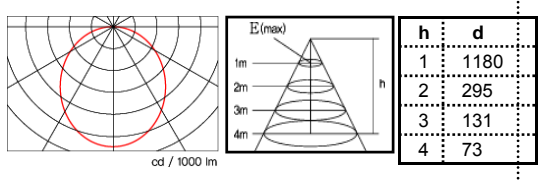

**GF C 01 S ER**

**Model name** GFC01SER (formerly C01 E)  
**Size (mm)**  $\Phi 600 \times 24H$  ( $\Phi 24'' \times 1''$ )  
**Power Consumption** 60W (33 lm/W)  
**Available CCT** 2700K~6300K Ergonomic +85CRI (Optional single CCT)  
**Illumination values** 1995lm @ 5800K full on (custom CCT/CRI available)  
**Material** Aluminum , Polycarbonate, RoHS  
**Voltage** VAC 95~240, 50~60 Hz  
**Control method** IR Remote controller  
**Installation Kit.** IK-03, IK-05A

**Polar diagram**

**Dimensions**

**Description**