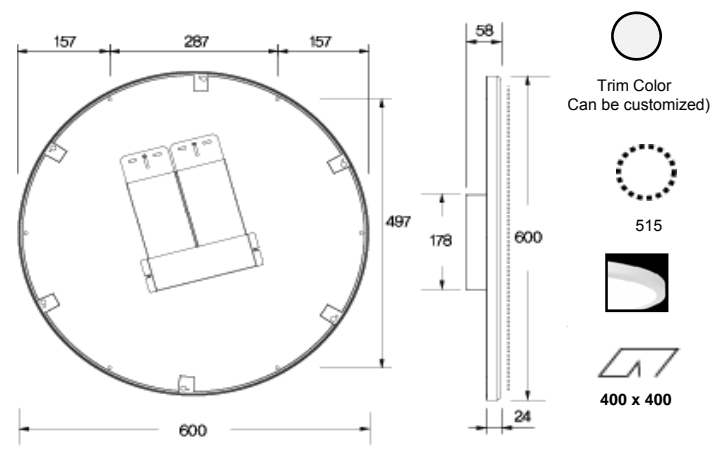

**GF C 01 S ER**

**Model name** GFC01SER (formerly C01 E)  
**Size (mm)**  $\Phi 600 \times 24H$  ( $\Phi 24'' \times 1''$ )  
**Power Consumption** 60W (33 lm/W)  
**Available CCT** 2700K~6300K Ergonomic +85CRI (Optional single CCT)  
**Illumination values** 1995lm @ 5800K full on (custom CCT/CRI available)  
**Material** Aluminum , Polycarbonate, RoHS  
**Voltage** VAC 95~240, 50~60 Hz  
**Control method** IR Remote controller  
**Installation Kit.** IK-03, IK-05A

Ver. 08.11

**SP Certified to U<sub>L</sub> 1598**

[www.goenergyeffective.com](http://www.goenergyeffective.com) 416.679.0259  
 © 2008 GO Lighting Technologies Inc.  
 Custom light panel sizes and CCT available

**Polar diagram**

**Dimensions**

**Description**